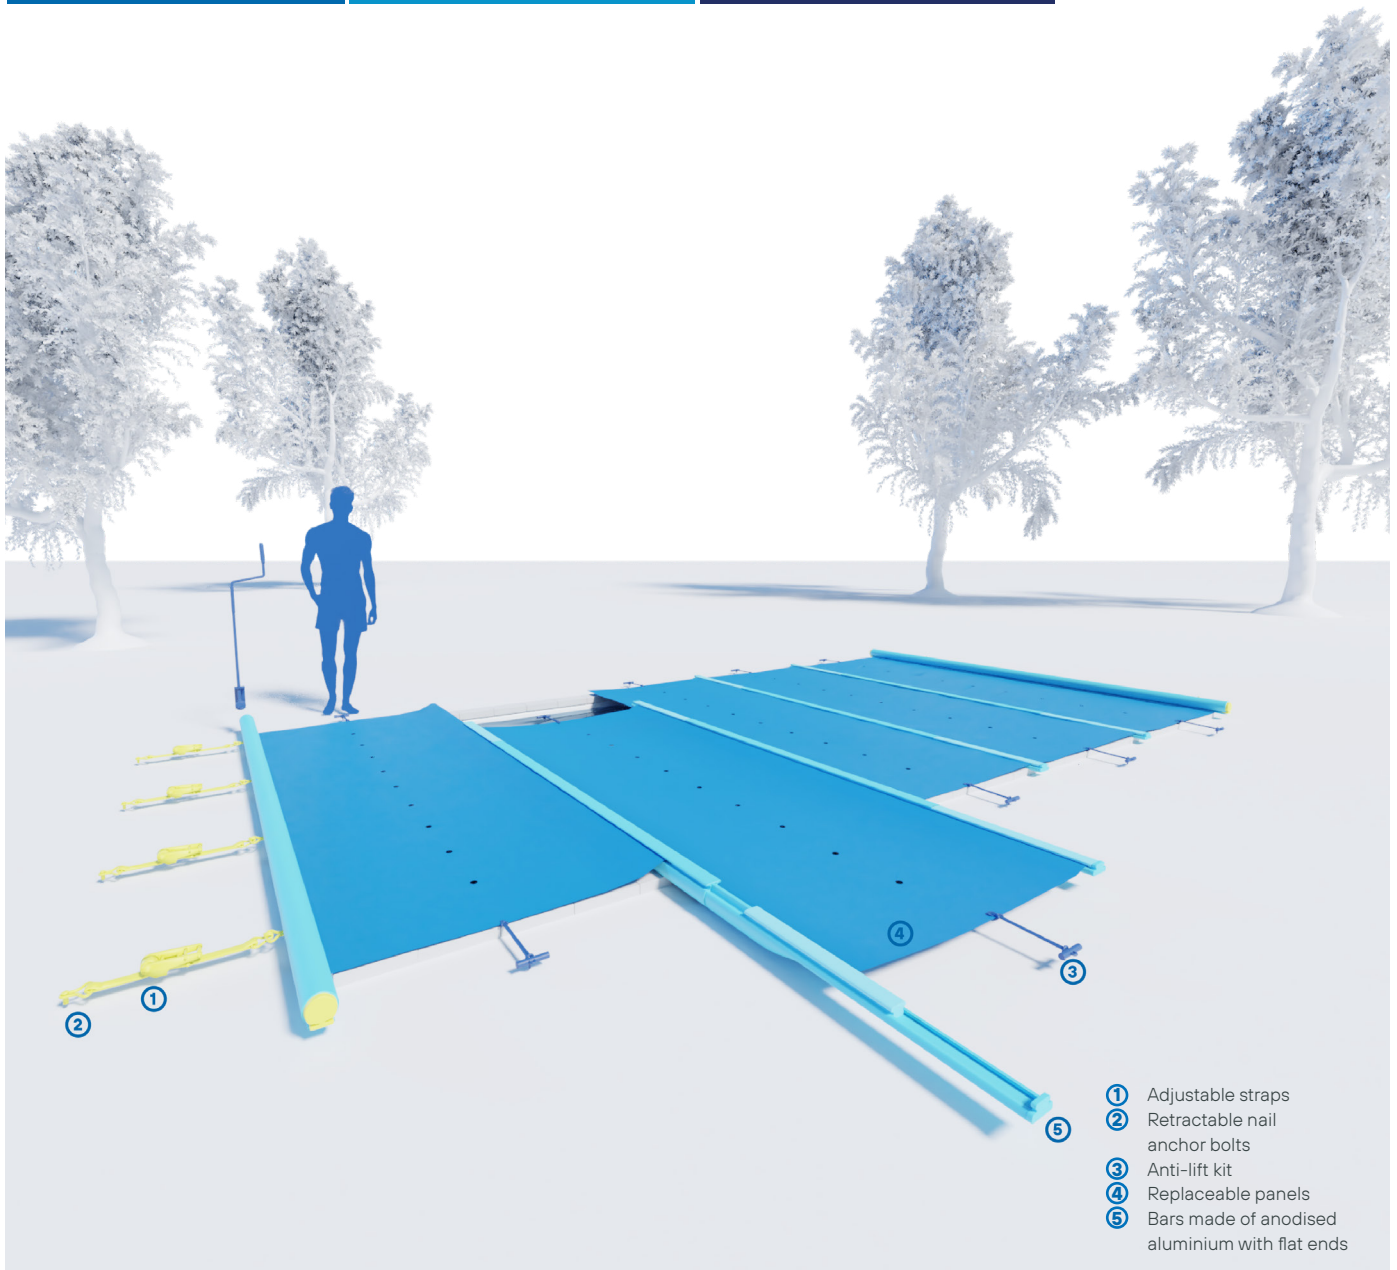

Unroll system :

With unrolling strap

Roll-up system :

Manual crank (two cranks for pools over 50 m²)

Motorisation (option) :

RollPower

Pool safety cover designed to protect children under 5 years old.

Warning : This cover is not a substitute for common sense and individual responsibility. It doesn't replace an adult watch, which remains the most essential mean of protection for young children.

+ points of this model

Easy to use

Even simpler and easier to handle

100% stylish

High-end and exclusive look

100% security

Designed to maintain maximum security over children and pets

- ① Adjustable straps
- ② Retractable nail anchor bolts
- ③ Anti-lift kit
- ④ Replaceable panels
- ⑤ Bars made of anodised aluminium with flat ends

Winding crank

Unwinding strap

Handling of the cover

Covers are delivered with their winding crank (two cranks for pools over 50 m²) and their unwinding strap.

crank winding : 1 person in less than 3 minutes (or 2 persons for pools over 50 m²)

ROLLPOWER

Optional

When rolling up your bar cover becomes so easy! Effortlessly and in less than 3 minutes (for a 9 x 4.50 m pool). Robust and stable thanks to its large diameter wheels. At the end of winding, the "Reverse" function allows ROLLPOWER to be easily released.