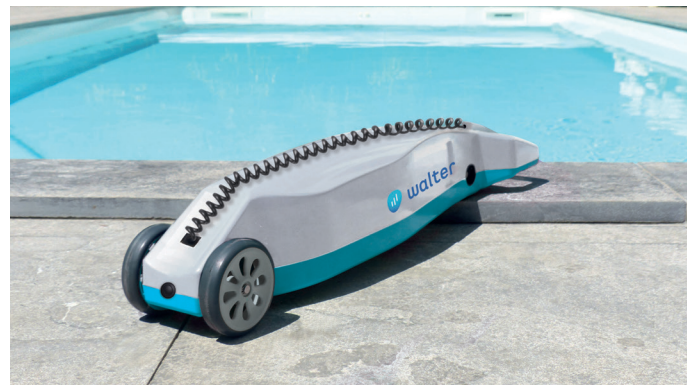

Unroll system :

With unrolling strap

Roll-up system :

Manual crank (two cranks for pools over 50 m²)

Motorisation (option) :

RollPower

Pool safety cover designed to protect children under 5 years old.

Warning : This cover is not a substitute for common sense and individual responsibility. It doesn't replace an adult watch, which remains the most essential mean of protection for young children.

Winding crank

Unwinding strap

Handling of the cover

Covers are delivered with their winding crank (two cranks for pools over 50 m²) and their unwinding strap.

crank winding : 1 person in less than 3 minutes (or 2 persons for pools over 50 m²)

unwinding strap : Pulling, securing, fastening in less than 3 minutes.

Handling video

Available options

	Perks if chosen
RollPower motorisation, sold separately from the cover (for pools up to 11 x 5 m)	Allows for an effortless winding
WINDSAFE SYSTEM* : anti-lifting and anti-leaves straps	No drilling necessary on lengths
Aluminium replacement profile for coping, cut to size with polyamide end pieces (required for stairs located on the length of the pool)	
Flap for stairs (rectangular shape)	
Cut-out for ladder or filtering unit (only on the width of the cover)	
Quick Fastening System* for safety cover for pools without ladder/stairs	Eases daily handling
Quick Fastening System* for safety cover for pools with ladder or stairs	Eases daily handling
Adjustable fastener	Allows to be fixed at requested distance
PVC Protection sheath for anchor bolts, colour of your choice among: sand, light grey or anthracite grey	Protects coping, perfect integration and nicely manufactured
Guiding wheel for winding crank	Eases the winding and protects the flooring

ROLLPOWER

Optional

When rolling up your bar cover becomes so easy! Effortlessly and in less than 3 minutes (for a 9 x 4.50 m pool). Robust and stable thanks to its large diameter wheels. At the end of winding, the "Reverse" function allows ROLLPOWER to be easily released.